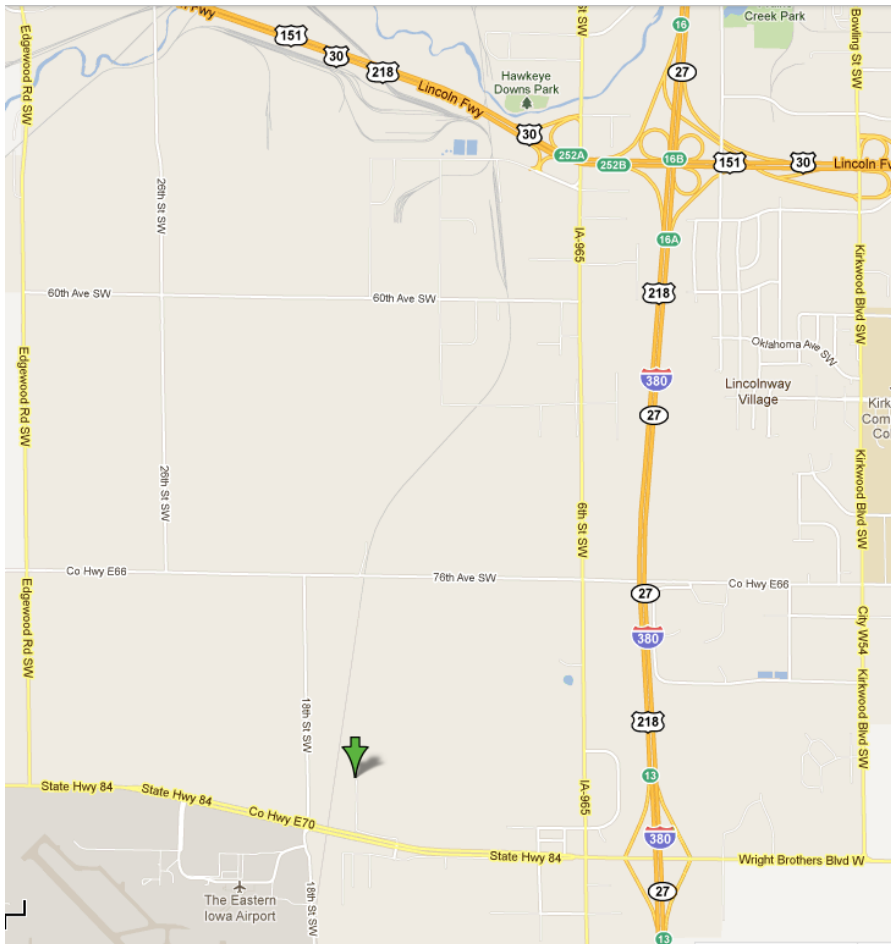

CEDAR RIVER SOCCER ASSOCIATION

CRSA Soccer Complex is located at the Wright Brother's Sports Complex, Northeast of the Eastern Iowa Airport, off of Wright Brothers Blvd SW

Directions to the Complex

From Cedar Rapids/Waterloo:

- Head South on I-380 to Exit 13 "Airport"
- Turn Right (West) on to Wright Brothers Blvd.
- Watch for the sign for the Wright Brother's Sports Complex on North side (Approx. 0.6 miles from Exit 13 ramp)

From Iowa City:

- Take I-380 North to Exit 13 "Airport"
- Turn left (West) on to Wright Brothers Blvd.
- Watch for the sign for the Wright Brother's Sports Complex on North side (approx. 0.7 miles from Exit 13 ramp).

From Mt. Vernon:

- Take US-HWY 30 West to I-380 South
- Head South on I-380 to Exit 13 "Airport"
- Turn right (West) on to Wright Brothers Blvd.
- Watch for the sign for the Wright Brother's Sports Complex on North Side (approx. 0.6 miles from Exit 13 ramp).